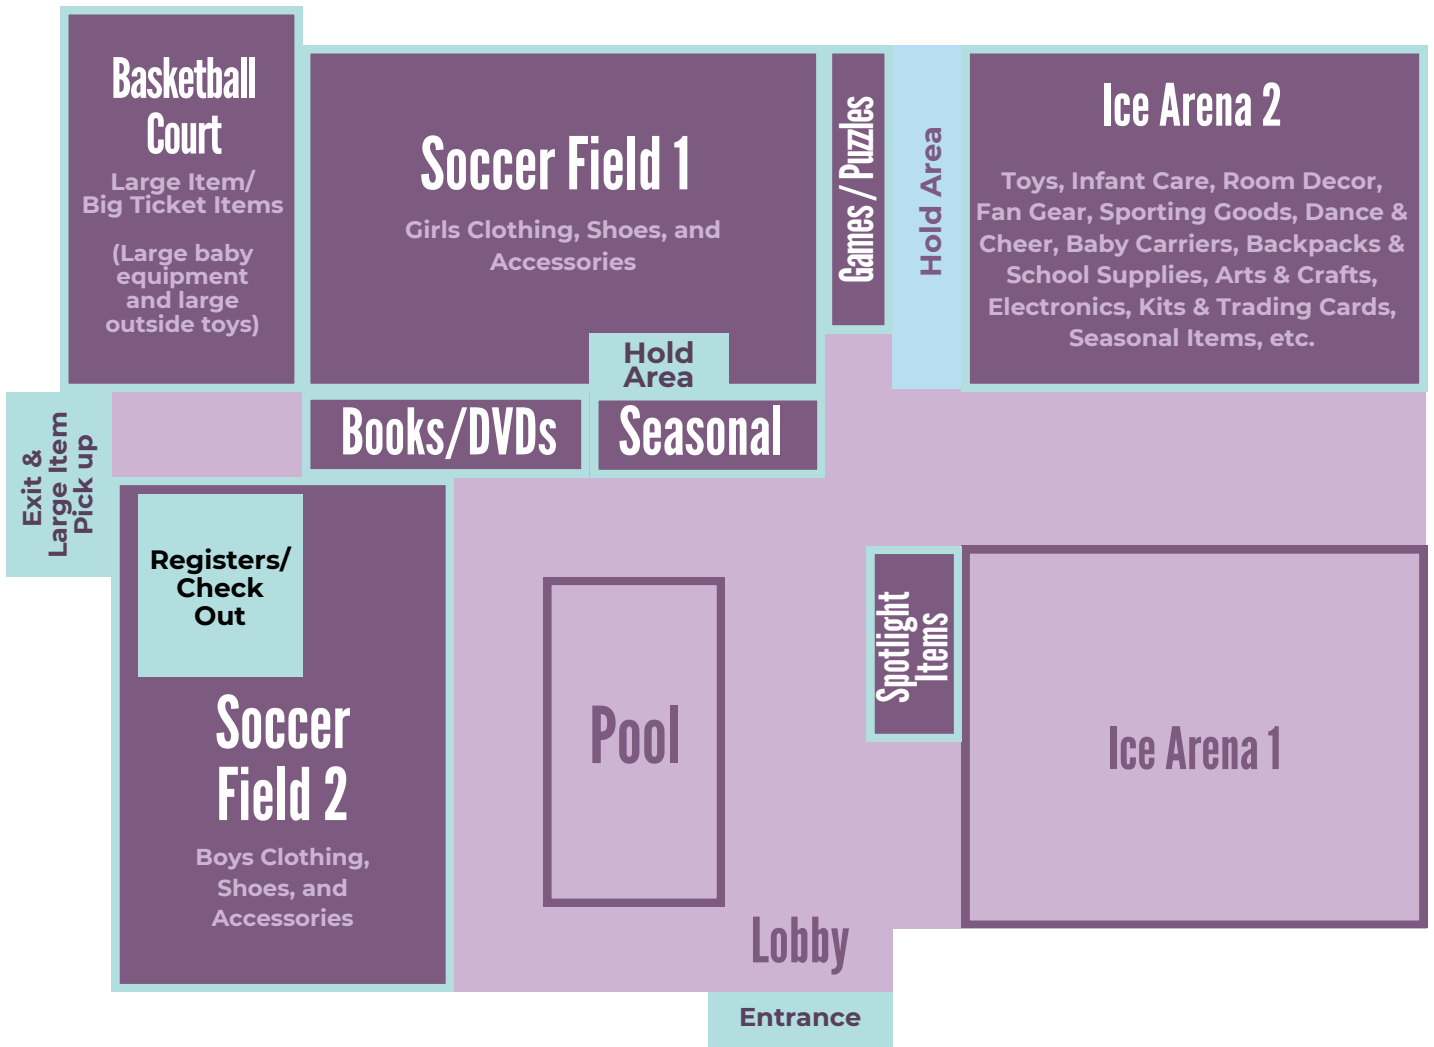

9am - 8pm | Open to the Public!

\$3 entry without ticket.

FREE ENTRY WITH TICKET OR CANNED FOOD ITEM

Friday, April 11
NEW MERCHANDISE

9am - 8pm | Open to the Public

Saturday, April 12
NEW MERCHANDISE

8am - 4pm | Open to the Public

**Items without a star on the tag are an additional 50% off. Items with a star on the tag remain full price.*

Main Hallway Books / DVDs, Seasonal Items & Spotlight Items

The sales floor is reorganized throughout the week for a better shopping experience. Please take a stroll around the entire store in case any of the departments listed on this map have moved from their original spot.

Have questions? Drop by the info area in hold Or message us on Facebook @JBFPhilly

Reading Shopping Map | Spring 2025

Body Zone Sports & Wellness Complex

3103 Paper Mill Road | Wyomissing

The sales floor is reorganized throughout the week for a better shopping experience. Please take a stroll around the entire store in case any of the departments listed on this map have moved from their original spot.