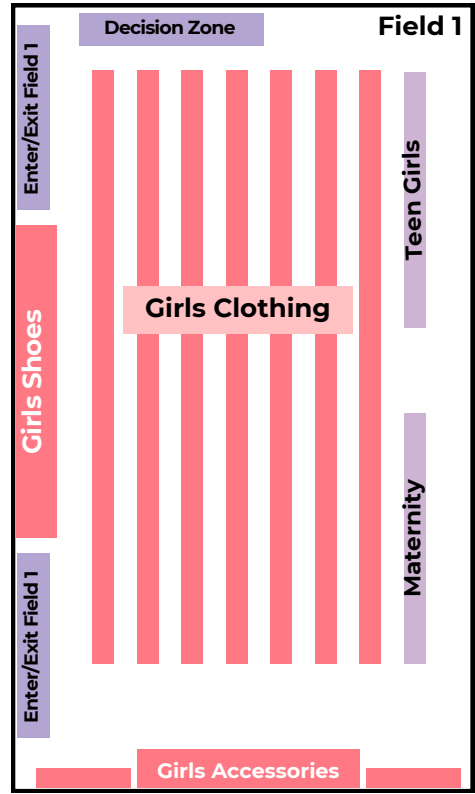

**Items without a star on the tag are an additional 50% off. Items with a star on the tag remain full price.*

Main Hallway Books / DVDs, Seasonal Items & Spotlight Items

The sales floor is reorganized throughout the week for a better shopping experience. Please take a stroll around the entire store in case any of the departments listed on this map have moved from their original spot.