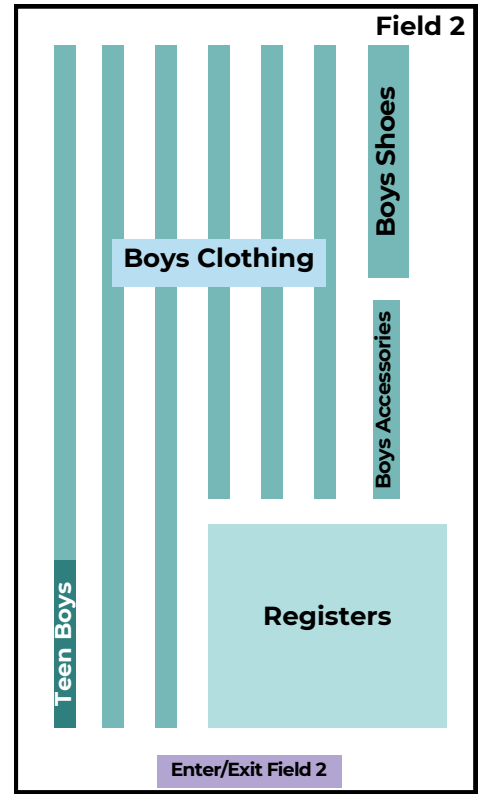

**Items without a star on the tag are an additional 50% off. Items with a star on the tag remain full price.*

Main Hallway Books / DVDs, Seasonal Items & Spotlight Items

The sales floor is reorganized throughout the week for a better shopping experience. Please take a stroll around the entire store in case any of the departments listed on this map have moved from their original spot.