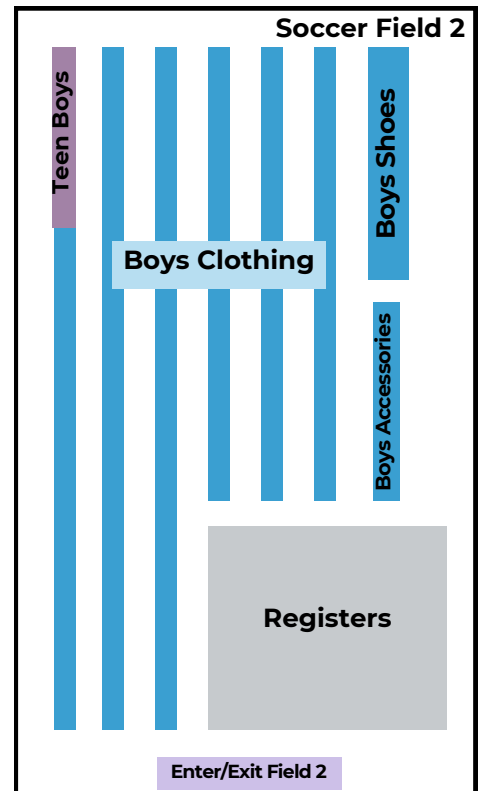

Reading Shopping Map | Spring 2024

Body Zone

3103 Paper Mill Road
Wyomissing

Tuesday, April 9

PRESALES

TICKET REQUIRED FOR ALL ENTRIES

9am | 6-hour Team Member & RSS

10am | 4-hour Team Member

11am | Consignors + 1 Guest for each
Consignor & Team Member

5pm | Prime Time!

Tickets are $20 per person

Wednesday, April 10

PRESALES

TICKET REQUIRED FOR ALL ENTRIES

9am | Prime Time!

Tickets are $15 per person

10am | Prime Time!

Tickets are $10 per person

1pm | First Time Parents &
Grandparents

4pm | Teacher and
Homeschool Parents

6pm | Community Heroes

Thursday, April 11

OPENING DAY

NEW MERCHANDISE

9am - 8pm | Open to the Public!

$3 entry without ticket.

FREE ENTRY WITH TICKET OR
CANNED FOOD ITEM

Friday, April 12

NEW MERCHANDISE

9am - 8pm | Open to the Public

Saturday, April 13

NEW MERCHANDISE

8am - 4pm | Open to the Public

HALF PRICE PRESALE

4pm - 9pm | Team Members & RSS

5pm - 9pm | Consignors + Guests

6pm - 9pm | **Public Presale!**

Tickets are $10 per family

Sunday, April 14

HALF PRICE DAY

8am - 4pm | 50% Off Sale!*

*Items without a star are an additional
50% off. Items with a star remain full
price.

Games / Puzzles

Main Hallway Books / DVDs / CDs

Basketball Court

**We Accept Cash, Visa,
Mastercard, Discover &
Debit Cards**

As items sell, we are moving and re-
merchandising the items consignors are selling
the best we can. Please take a stroll around the
entire store in case any of the departments listed
on this map have moved from their original spot.

Have questions? Drop by the info area in hold! Or message us on Facebook @JBFP Philly