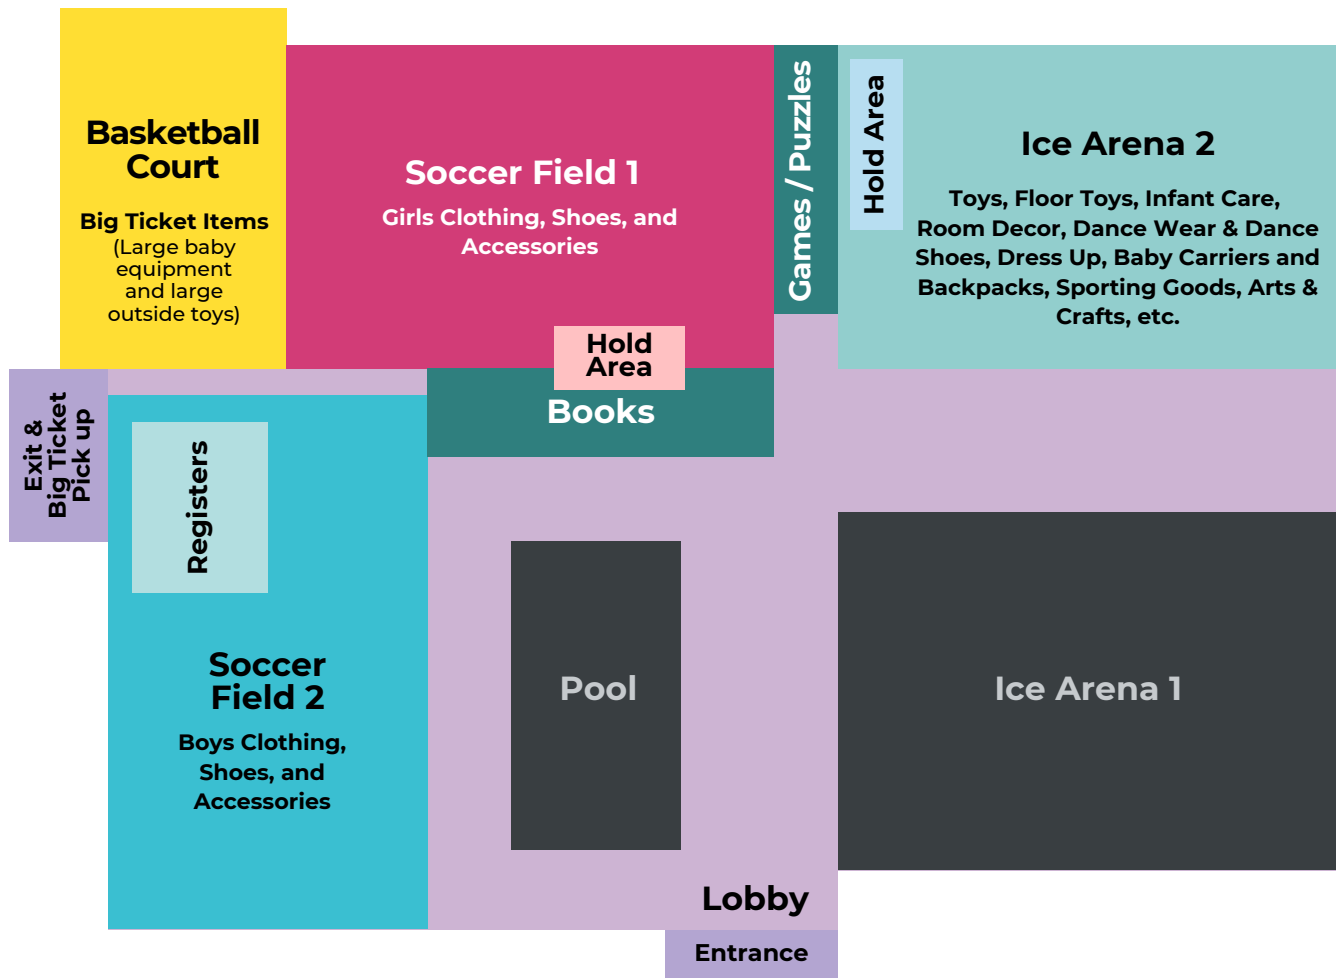

As items sell, we are moving and re-
merchandising the items consignors are selling
the best we can. Please take a stroll around the
entire store in case any of the departments listed
on this map have moved from their original spot.

Have questions? Drop by the info area in hold! Or message us on Facebook @JBFP Philly

Reading Shopping Map | Spring 2024

Body Zone Sports & Wellness Center

3103 Paper Mill Road | Wyomissing

As items sell, we are moving and re-merchandising the items consignors are selling the best we can. Please take a stroll around the entire store in case any of the departments have moved from their original spot.