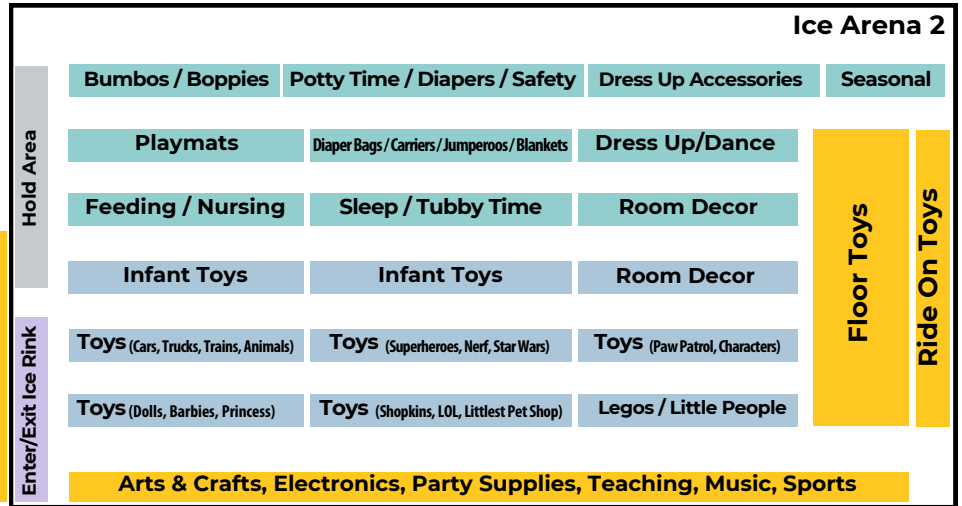

Main Hallway Books / DVDs / CDs