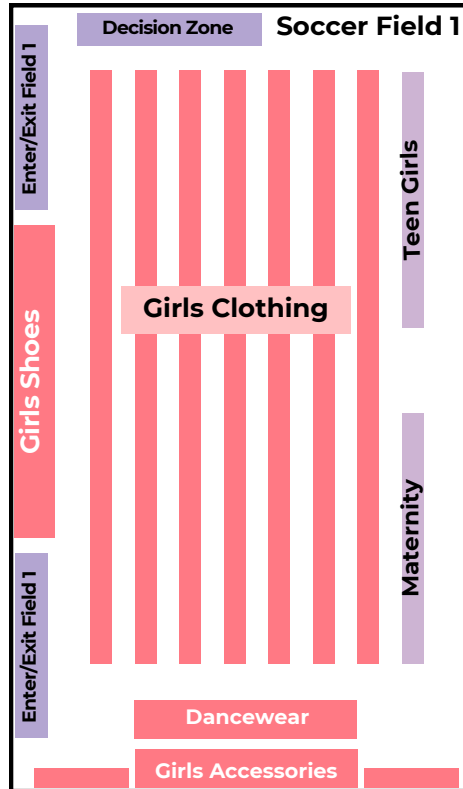

Reading Shopping Map | Fall 2024

Body Zone

3103 Paper Mill Road
Wyomissing

Tuesday, August 20

PRESALES

TICKET REQUIRED FOR ALL ENTRIES

9am | 6-hour Team Member & RSS

11am | 4-hour Team Member

1pm | Consignors + 1 Guest for each
Consignor & Team Member

5pm | **Prime Time!**

Tickets are $20 per person

Wednesday, August 21

PRESALES

TICKET REQUIRED FOR ALL ENTRIES

9am | **Prime Time!**

Tickets are $15 per person

10am | **Prime Time!**

Tickets are $10 per person

1pm | First Time Parents &
Grandparents

4pm | Teacher and
Homeschool Parents

6pm | Community Heroes

Thursday, August 22

OPENING DAY

NEW MERCHANDISE

9am - 8pm | Open to the Public!

$3 entry without ticket.

FREE ENTRY WITH TICKET OR
CANNED FOOD ITEM

Friday, August 23

NEW MERCHANDISE

9am - 8pm | Open to the Public

Saturday, August 24

NEW MERCHANDISE

8am - 4pm | Open to the Public

HALF PRICE PRESALE

4pm - 9pm | Team Members & RSS

5pm - 9pm | Consignors + Guests

6pm - 9pm | **Public Presale!**

Tickets are $10 per family

Sunday, August 25

HALF PRICE DAY

8am - 4pm | **50% Off Sale!***

*Items without a star are an additional
50% off. Items with a star remain full
price.

Games / Puzzles

Main Hallway Books / DVDs / CDs
Spotlight on Fan Gear & High End Clothing

Basketball Court

**We Accept Cash, Visa,
Mastercard, Discover &
Debit Cards**

As items sell, we are moving and re-merchandising the items consignors are selling the best we can. Please take a stroll around the entire store in case any of the departments listed on this map have moved from their original spot.

Have questions? Drop by the info area in hold! Or message us on Facebook @JBPhilly