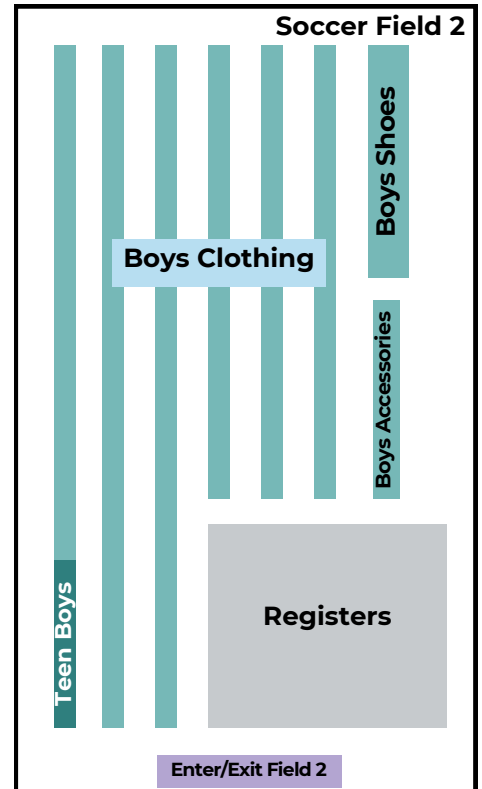

Reading Shopping Map | Fall 2024

Body Zone

3103 Paper Mill Road
Wyomissing

Tuesday, August 20

PRESALES

TICKET REQUIRED FOR ALL ENTRIES

9am | 6-hour Team Member & RSS

11am | 4-hour Team Member

1pm | Consignors + 1 Guest for each
Consignor & Team Member

5pm | **Prime Time!**

Tickets are $20 per person

Wednesday, August 21

PRESALES

TICKET REQUIRED FOR ALL ENTRIES

9am | **Prime Time!**

Tickets are $15 per person

10am | **Prime Time!**

Tickets are $10 per person

1pm | First Time Parents &
Grandparents

4pm | Teacher and
Homeschool Parents

6pm | Community Heroes

Thursday, August 22

OPENING DAY

NEW MERCHANDISE

9am - 8pm | Open to the Public!

$3 entry without ticket.

FREE ENTRY WITH TICKET OR
CANNED FOOD ITEM

Friday, August 23

NEW MERCHANDISE

9am - 8pm | Open to the Public

Saturday, August 24

NEW MERCHANDISE

8am - 4pm | Open to the Public

HALF PRICE PRESALE

4pm - 9pm | Team Members & RSS

5pm - 9pm | Consignors + Guests

6pm - 9pm | **Public Presale!**

Tickets are $10 per family

Sunday, August 25

HALF PRICE DAY

8am - 4pm | **50% Off Sale!***

*Items without a star are an additional
50% off. Items with a star remain full
price.

Games / Puzzles

Main Hallway Books / DVDs / CDs
Spotlight on Fan Gear & High End Clothing

Basketball Court

**We Accept Cash, Visa,
Mastercard, Discover &
Debit Cards**

As items sell, we are moving and re-merchandising the items consignors are selling the best we can. Please take a stroll around the entire store in case any of the departments listed on this map have moved from their original spot.

Have questions? Drop by the info area in hold! Or message us on Facebook @JBPhilly